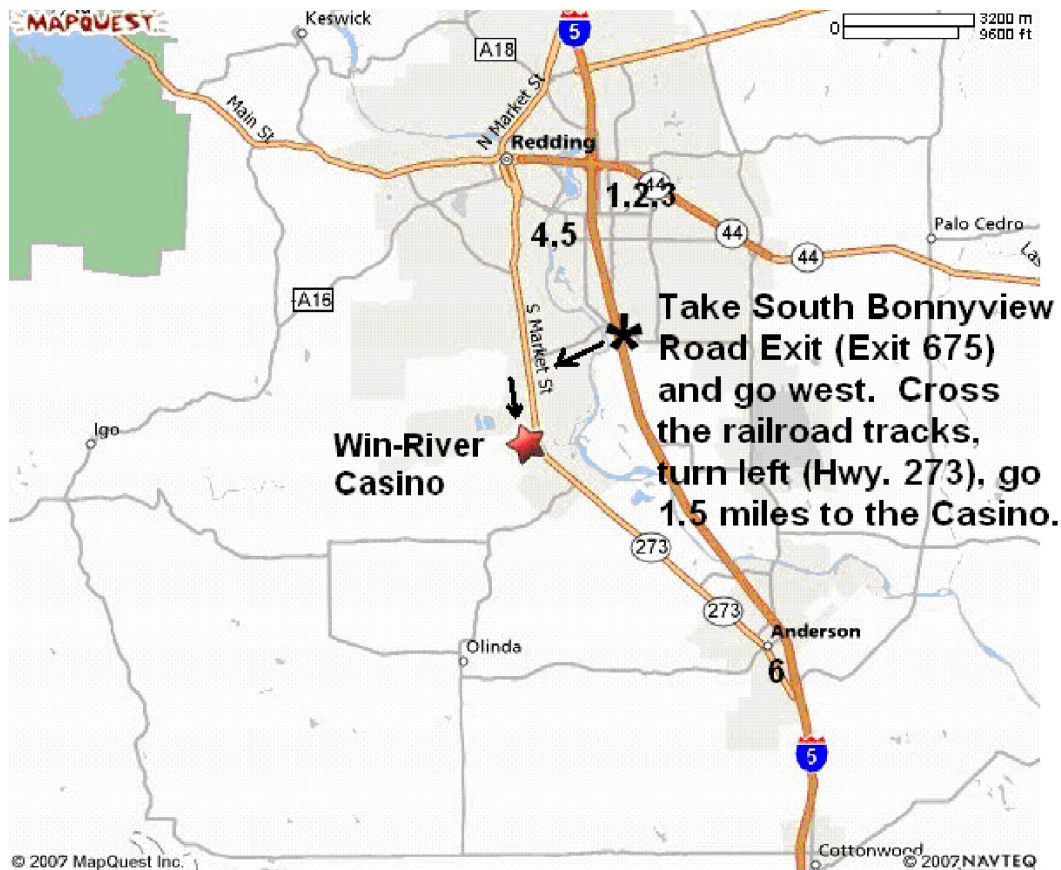

Note: We encourage out of town cribbage players to patronize our generous site sponsor, Win-River Resort & Casino. The Win-River Hotel provides great value and convenience. You may also consider the Hilton Garden Inn (530-226-5111) located at Exit 675. The following are other options, among many in the greater Redding area. We neither endorse nor vouch for their quality or value.

Numbers on map show the approximate locations of motels.

1 – Comfort Inn

850 Mistletoe Lane, Redding, 530-221-4472

4 – Red Lion Inn & Suites

536 E. Cypress Avenue, Redding, 530-223-1600

2 – La Quinta Inn

2180 Hilltop Drive, Redding, 530-221-8200

5 – Motel 6

2385 Bechelli Lane, Redding, 530-221-0562

3 – Quality Inn

2059 Hilltop Drive, Redding, 530-221-6530

6 – Baymont Inn

2040 Arby Way, Anderson, 530-365-6100